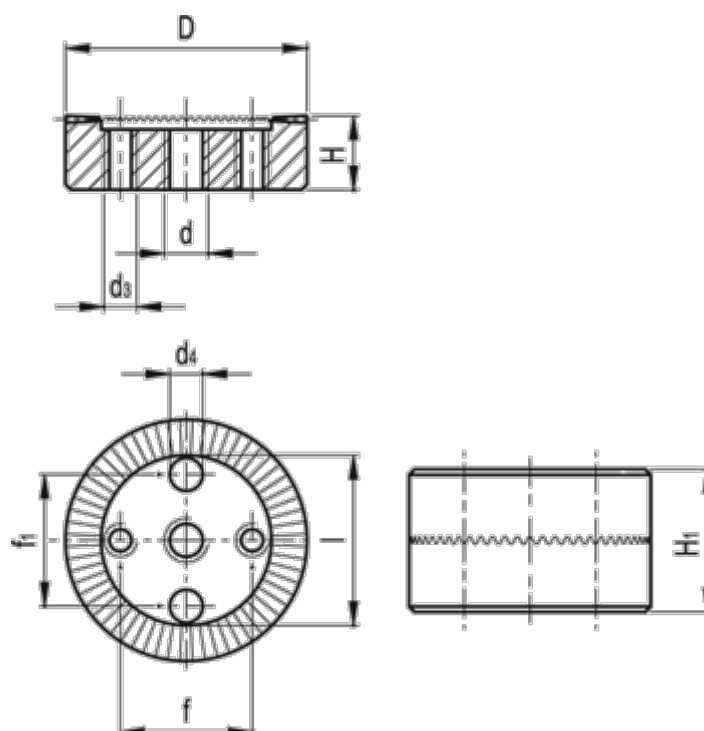

# Data Sheet

Article number: 206565332

Description: E+G Serrated locking plate  
GN 187.4-27-48-C-NI

## Measures

D	= 27	l	= 19.5
d	= M5	Number of teeth	= 48
d1	= 4.3	Weight (g)	= 24
d4 H11	= 4		
f	= 15		
f1	= 15		
H +/-0.9	= 7.5		
H1	= 15		